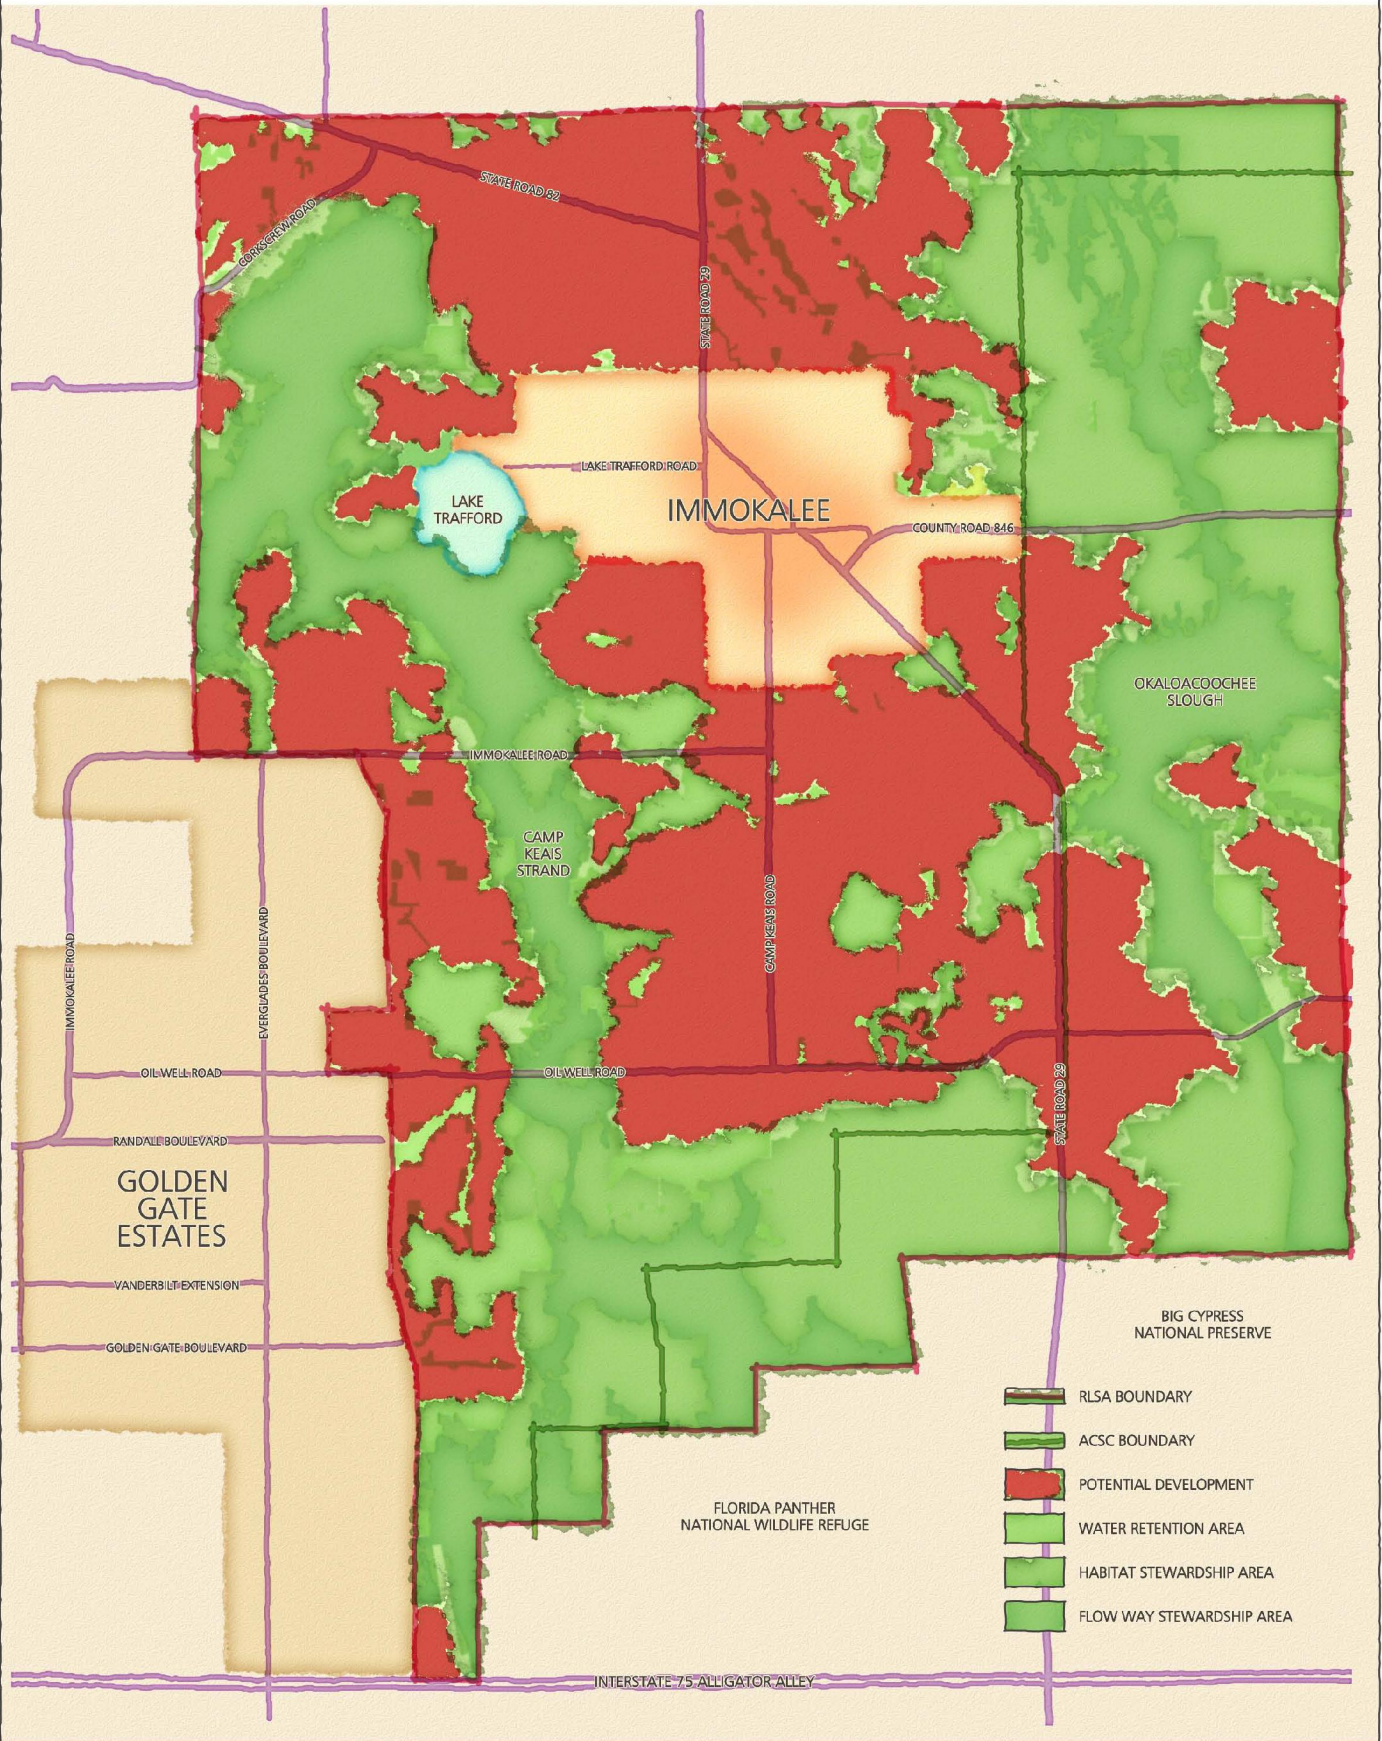

2002 RLSA OVERLAY

This RLSA Overlay plan was prepared solely for the purpose of presenting a general depiction of potential Stewardship Sending Areas, potential development areas, and other features based on the adopted RLSA Overlay. The RLSA is a voluntary, incentive based program, and the specific features shown on this plan are not to be construed as part of the Future Land Use Map, shall not be used in a regulatory manner, nor shall it be construed to be a binding or definitive depiction of future SRAs or SSAs, which are subject to the designation and approval procedures set forth in the Collier County Growth Management Plan and Land Development Code. Areas shown as potential development may become SRAs, SSAs, or be developed in accordance with the underlying Rural/Agricultural zoning classification.